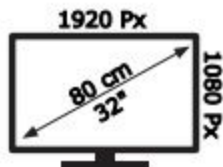

ENERG

HYUNDAI

FLR32TS654SMART

32 kWh/1000h

50550606

2019/2013